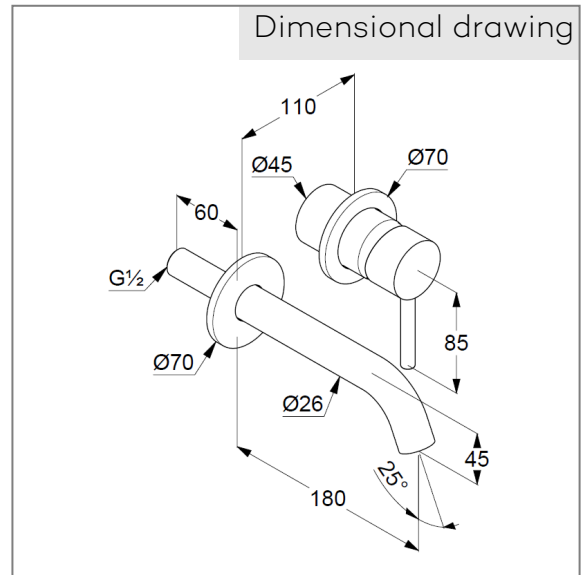

Technical Data

KLUDI BOZZ
concealed single lever basin mixer
DN 15

Ref:
382440576

Finishes:
05 chrom

Product description
Manufacturer KLUDI GmbH & Co. KG
Typ: KLUDI BOZZ
Concealed single lever basin mixer
Ref: 382440576
concealed basin mixer
projection 180 mm
single lever mixer
trim set without pre-installation set
pre installation set KLUDI Art. Nr. 38243
vertical wall mounted
solid lever, metal
Aerator, S-Pointer M24
flow rate at 3 bar = 5 l/ min.
fixed spout

Product picture

Dimensional drawing

Flow rate diagram