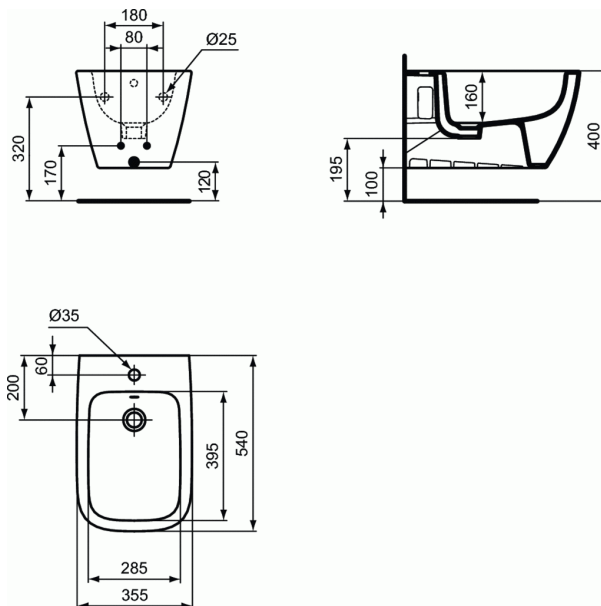

Cod produs T4615

I.LIFE B

Ideal Standard i.life B

Ideal Standard i.life B

FINISAJ*

01

* 01 = Alb European